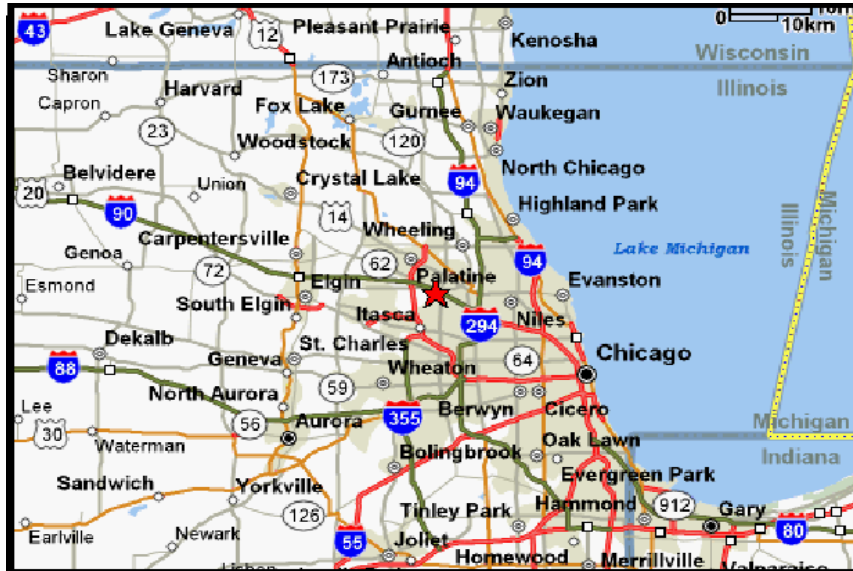

MasudaFunai

Directions to Employment, Labor & Benefits Legal Seminar

Doubletree Hotel
75 West Algonquin Road
Arlington Heights, Illinois 60005
(847) 364-7600

From the East/Downtown

Take I-90 (Kennedy EXPY) West toward Rockford. Exit at Arlington Heights Road and turn right/ north at the bottom of the ramp. Immediately get in the left lane and turn left/west onto West Algonquin Road. The Hotel is located on the left/ south side of the street.

From the South

Take I-294 North to I-90 (Kennedy EXPY) West toward Rockford. Exit at Arlington Heights Road and turn right/ north at the bottom of the ramp. Immediately get in the left lane and turn left/west onto West Algonquin Road. The Hotel is located on the left/ south side of the street.

From the North

Take I-294 South to Kennedy EXPY toward Rockford. Exit at Arlington Heights Road and turn right at the bottom of the ramp. Immediately get in the left lane and turn left/west onto Algonquin Road. The Hotel is located on the left/ south side of the street.

From the West

Take I-90 East toward Chicago. Exit at Arlington Heights Road and turn left/ north at the bottom of the ramp. Immediately get in the left lane and turn left/ west onto West Algonquin Road. Hotel is located on the left/ south side of the street.